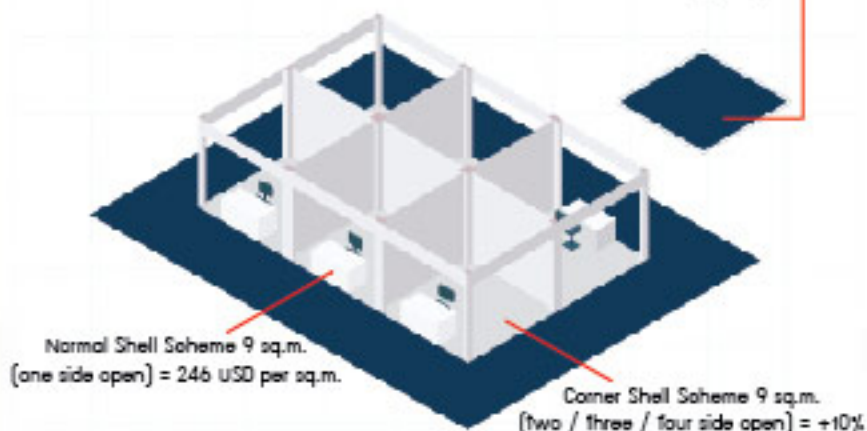

## CONSTRUCTION BOOTH

Raw Space (Minimum 18 sq.m.)  
Starting Price at 209 USD per sq.m.

Normal Shell Scheme 9 sq.m.  
(one side open) = 246 USD per sq.m.

Corner Shell Scheme 9 sq.m.  
(two / three / four side open) = +10%