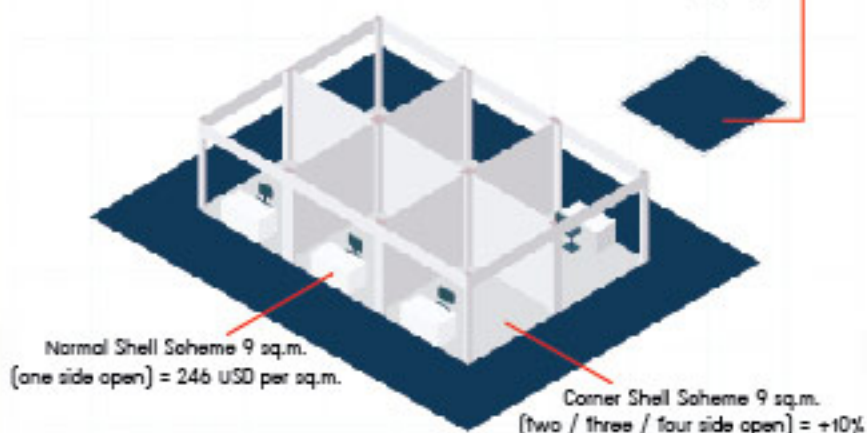

Intend To
Re-visit

99%

Recommend
the Show

CONSTRUCTION BOOTH

Raw Space (Minimum 18 sq.m.)
Starting Price of 209 USD per sq.m.

Normal Shell Scheme 9 sq.m.
(one side open) = 246 USD per sq.m.

Corner Shell Scheme 9 sq.m.
(two / three / four side open) = +10%